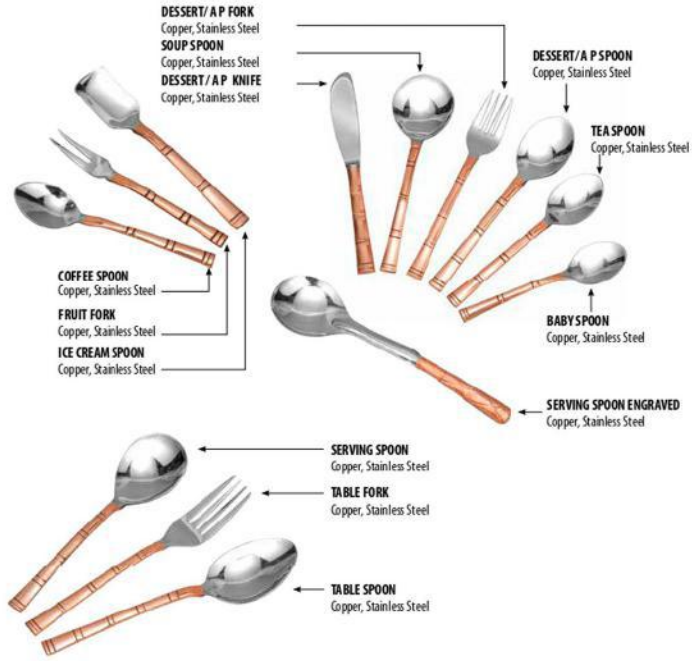

CUTLERY

DESSERT / A P SPOON
Copper, Stainless Steel

TEA SPOON
Copper, Stainless Steel

BABY SPOON
Copper, Stainless Steel

SERVING SPOON
Copper, Stainless Steel

TABLE FORK
Copper, Stainless Steel

TABLE SPOON
Copper, Stainless Steel

BAMBOO SERIES

Item Name	Item Code	Weight	Dimension (cm)
COFFEE SPOON	T-201-B1	20gm	12.0x2.5x2.0
FRUIT FORK	T-202-B1	15gm	12.0x2.0x2.0
ICE CREAM SPOON	T-203-B1	30gm	13.0x2.5x2.0
TEA SPOON	T-204-B1	30gm	14.0x3.0x2.0
BABY SPOON	T-205-B1	35gm	16.0x3.5x2.0
DESSERT / A P SPOON	T-206-B1	50gm	18.0x4.0x2.0
DESSERT / A P FORK	T-207-B1	40gm	18.0x3.0x2.0
SOUP SPOON	T-208-B1	50gm	18.0x5.0x2.0
DESSERT / A P KNIFE	T-209-B1	65gm	19.0x2.5x0.5
TABLE SPOON	T-210-B1	70gm	20.0x5.0x2.0
TABLE FORK	T-211-B1	50gm	21.0x3.0x2.0
SERVING SPOON	T-212-B1	70gm	21.0x5.5x2.0
SERVING SPOON - ENGRAVED	T-213-B1	50gm	21.0x5.5x3.0