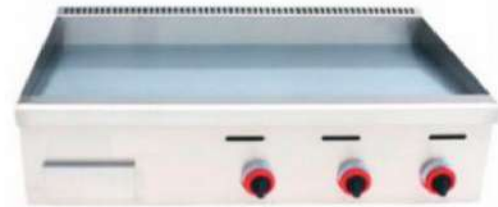

BSGP005
GAS GRIDDLE 29" (720G)