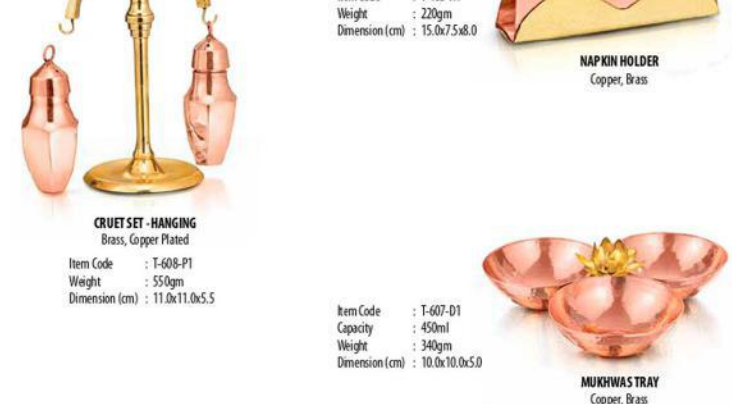

Item Code : T-163-H1	Weight : 220gm	Dimension (cm) : 15.0x7.5x8.0	
CRUET SET - HANGING	Brass, Copper Plated		
Item Code : T-608-P1	Weight : 550gm	Dimension (cm) : 11.0x11.0x5.5	
CRUET SET - HANGING	Brass, Copper Plated		
Item Code : T-163-H1	Weight : 220gm	Dimension (cm) : 15.0x7.5x8.0	
NAPKIN HOLDER	Copper, Brass		
Item Code : T-607-D1	Capacity : 450ml	Weight : 340gm	Dimension (cm) : 10.0x10.0x5.0
MUKHWAS TRAY	Copper, Brass