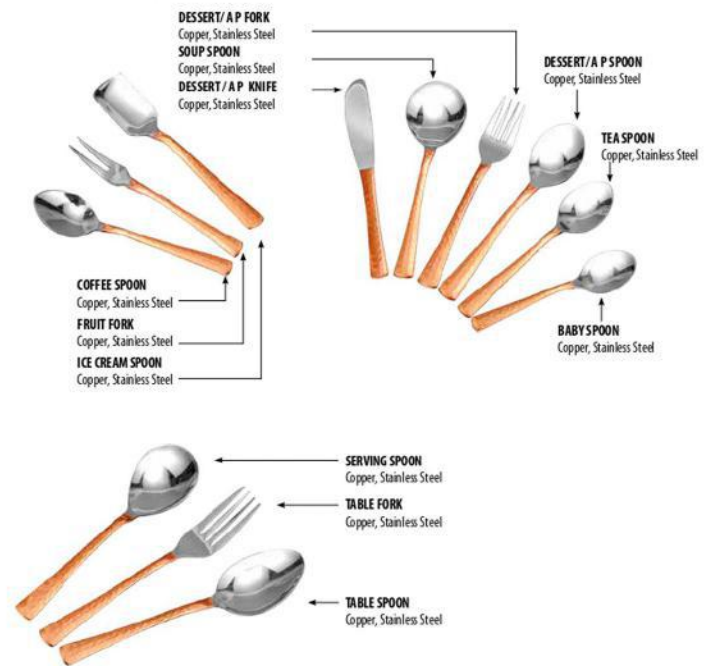

CUTLERY

DESSERT / A P SPOON
Copper, Stainless Steel

TEA SPOON
Copper, Stainless Steel

BABY SPOON
Copper, Stainless Steel

SERVING SPOON
Copper, Stainless Steel

TABLE FORK
Copper, Stainless Steel

TABLE SPOON
Copper, Stainless Steel

BAMBOO SERIES

Item Name	Item Code	Weight	Dimension (cm)
CHAFING DISH LADLE SPOON	T-214-B1	220gm	36.0x8.5x3.0
CHAFING DISH SERVING SPOON	T-215-B1	200gm	36.0x7.0x3.0
RICE SPOON	T-216-B1	120gm	27.0x8.0x3.0
SLOTTED SPOON	T-217-B1	120gm	26.0x7.0x3.0
SERVING SPOON - XL	T-218-B1	120gm	26.0x7.0x3.0
SPADE SPOON	T-219-B1	120gm	26.0x7.0x3.0
TABLE SPOON - XL	T-220-B1	120gm	26.0x7.0x3.0
GOLCHI	T-221-B1	120gm	27.0x7.0x3.0
CHAFING DISH PAN DISH	T-222-B1	200gm	37.0x6.5x3.0
BABY FORK	T-223-B1	30gm	16.0x3.5x2.0
TABLE KNIFE	T-224-B1	85gm	22.0x2.5x0.5

HAMMER SERIES

Item Name	Item Code	Weight	Dimension (cm)
COFFEE SPOON	T-201-H1	20gm	12.0x2.5x2.0
FRUIT FORK	T-202-H1	15gm	12.0x2.0x2.0
ICE CREAM SPOON	T-203-H1	30gm	13.0x2.5x2.0
TEA SPOON	T-204-H1	30gm	14.0x3.0x2.0
BABY SPOON	T-205-H1	35gm	16.0x3.5x2.0
DESSERT / A P SPOON	T-206-H1	50gm	18.0x4.0x2.0
DESSERT / A P FORK	T-207-H1	40gm	18.0x3.0x2.0
SOUP SPOON	T-208-H1	50gm	18.0x5.0x2.0
DESSERT / A P KNIFE	T-209-H1	65gm	19.0x2.5x0.5
TABLE SPOON	T-210-H1	70gm	20.0x5.0x2.0
TABLE FORK	T-211-H1	50gm	21.0x3.0x2.0
SERVING SPOON	T-212-H1	70gm	21.0x5.5x2.0