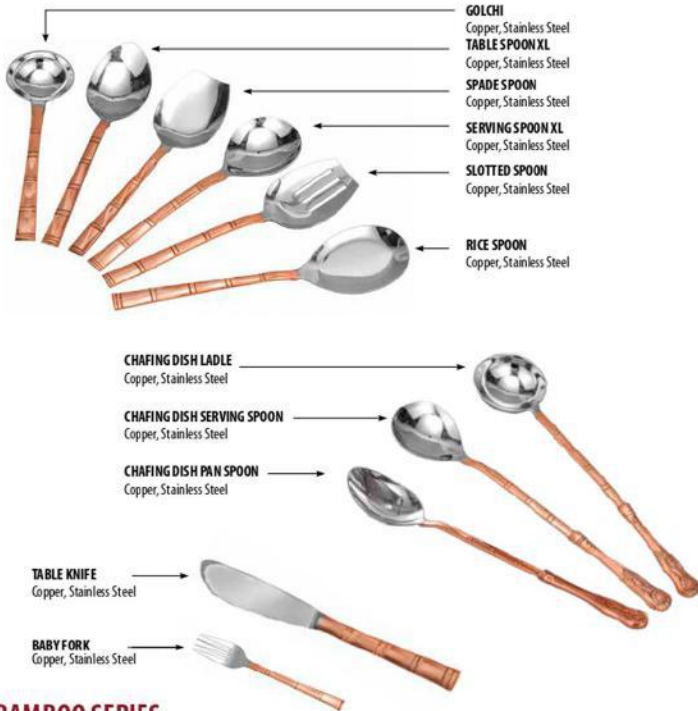

CUTLERY

GOLCHI
Copper, Stainless Steel

TABLE SPOON XL
Copper, Stainless Steel

SPADE SPOON
Copper, Stainless Steel

SERVING SPOON XL
Copper, Stainless Steel

SLOTTED SPOON
Copper, Stainless Steel

RICE SPOON
Copper, Stainless Steel

CHAFING DISH LADLE
Copper, Stainless Steel

CHAFING DISH SERVING SPOON
Copper, Stainless Steel

CHAFING DISH PAN SPOON
Copper, Stainless Steel

TABLE KNIFE
Copper, Stainless Steel

BABY FORK
Copper, Stainless Steel