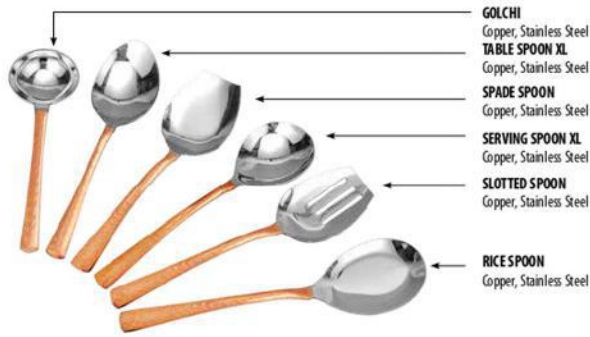

TABLE KNIFE
Copper, Stainless Steel
BABY FORK
Copper, Stainless Steel

CUTLERY

GOLCHI
Copper, Stainless Steel
TABLE SPOON XL
Copper, Stainless Steel
SPADE SPOON
Copper, Stainless Steel
SERVING SPOON XL
Copper, Stainless Steel
SLOTTED SPOON
Copper, Stainless Steel
RICE SPOON
Copper, Stainless Steel