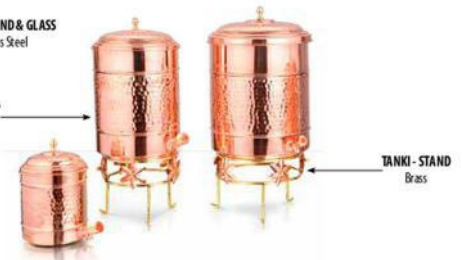

TANKI WITH TAP
Copper, Brass

TANKI - STAND
Brass

Item Name	Size	Capacity	Weight	Dimension (cm)
T-335A-H1	No. 1	1500ml	750gm	13.0x13.0x21.0
T-335A-H2	No. 2	3000ml	950gm	15.0x15.0x23.0
T-335A-H3	No. 3	6000ml	1400gm	19.0x19.0x31.0
T-335A-H4	No. 4	10000ml	1900gm	22.0x22.0x35.0
T-335A-H5	No. 5	13000ml	2250gm	25.0x25.0x40.0

Item Name	Size	Capacity	Weight	Dimension (cm)
T-335B-H1	No. 1	450gm	15.0x15.0x14.0	
T-335B-H2	No. 2	520gm	17.0x17.0x14.0	
T-335B-H3	No. 3	570gm	22.0x22.0x14.0	
T-335B-H4	No. 4	620gm	26.0x26.0x14.0	
T-335B-H5	No. 5	700gm	29.0x29.0x14.0