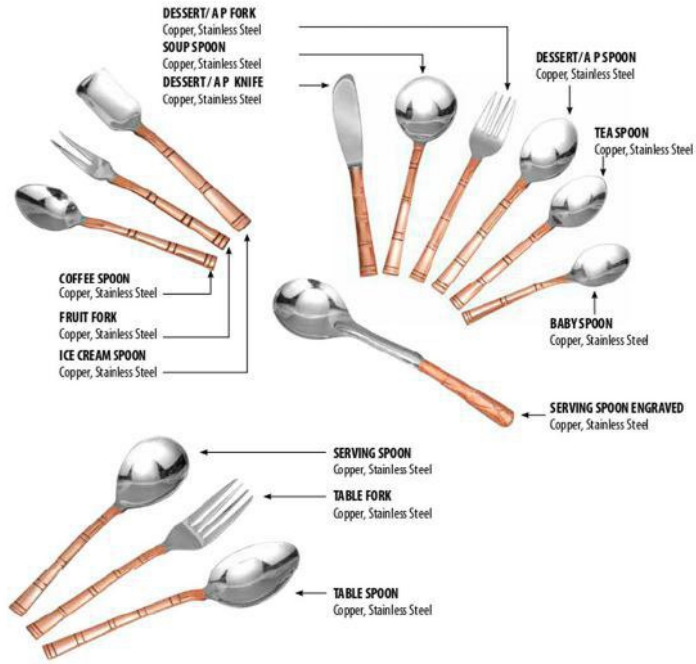

CUTLERY

DESSERT / A P SPOON
Copper, Stainless Steel

TEA SPOON
Copper, Stainless Steel

BABY SPOON
Copper, Stainless Steel

SERVING SPOON
Copper, Stainless Steel

TABLE FORK
Copper, Stainless Steel

TABLE SPOON
Copper, Stainless Steel

BAMBOO SERIES

Item Name	Item Code	Weight	Dimension (cm)
COFFEE SPOON	T-201-B1	20gm	12.0x2.5x2.0
FRUIT FORK	T-202-B1	15gm	12.0x2.0x2.0
ICE CREAM SPOON	T-203-B1	30gm	13.0x2.5x2.0
TEA SPOON	T-204-B1	30gm	14.0x3.0x2.0
BABY SPOON	T-205-B1	35gm	16.0x3.5x2.0
DESSERT / A P SPOON	T-206-B1	50gm	18.0x4.0x2.0
DESSERT / A P FORK	T-207-B1	40gm	18.0x3.0x2.0
SOUP SPOON	T-208-B1	50gm	18.0x5.0x2.0
DESSERT / A P KNIFE	T-209-B1	65gm	19.0x2.5x0.5
TABLE SPOON	T-210-B1	70gm	20.0x5.0x2.0
TABLE FORK	T-211-B1	50gm	21.0x3.0x2.0
SERVING SPOON	T-212-B1	70gm	21.0x5.5x2.0
SERVING SPOON - ENGRAVED	T-213-B1	50gm	21.0x5.5x3.0