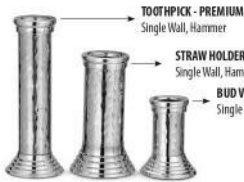

TOOTHPICK - PREMIUM
Single Wall, Hammer

STRAW HOLDER - PREMIUM
Single Wall, Hammer

BUD VASE - PREMIUM
Single Wall, Hammer

Item Name	Item Code	Size	Weight	Dimension (cm)
TOOTHPICK - PREMIUM	HH-6TPP-SH1	No. 1	60gm	3.00 x 3.00 x 6.00
STRAW HOLDER - PREMIUM	HH-6WHP-SH1	No. 1	110gm	3.50 x 3.50 x 9.50
BUD VASE - PREMIUM	HH-6BVP-SH1	No. 1	110gm	3.00 x 3.00 x 11.50