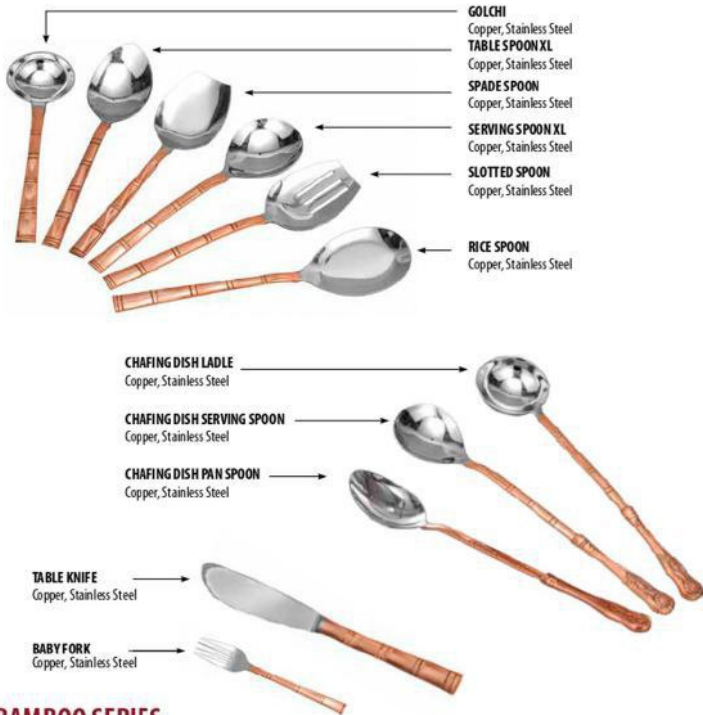

CUTLERY

GOLCHI
Copper, Stainless Steel

TABLE SPOON XL
Copper, Stainless Steel

SPADE SPOON
Copper, Stainless Steel

SERVING SPOON XL
Copper, Stainless Steel

SLOTTED SPOON
Copper, Stainless Steel

RICE SPOON
Copper, Stainless Steel

CHAFING DISH LADLE
Copper, Stainless Steel

TABLE KNIFE
Copper, Stainless Steel

BABY FORK
Copper, Stainless Steel