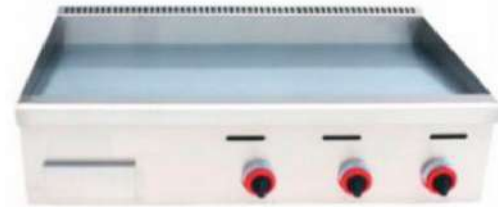

BSGP002
ELECTRIC GRIDDLE 29" (820)

BSGP003
ELECTRIC GRIDDLE 29"
PLAIN & GROOVE (822)

BSGP006
GAS GRIDDLE 13.5" (718B)

BSGP004
GAS GRIDDLE 22" (718)

BSGP005
GAS GRIDDLE 29" (720G)

BSFM020
ELECTRIC PIZZA OVEN
16*16 SINGLE