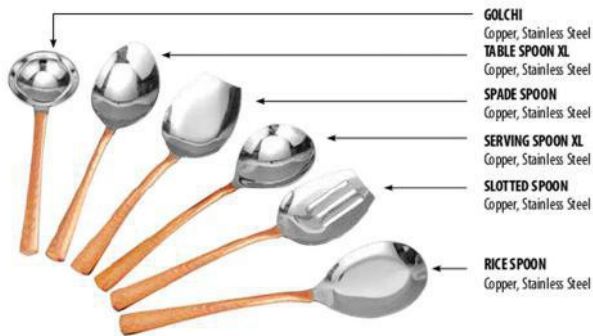

CUTLERY

GOLCHI
Copper, Stainless Steel
TABLE SPOON XL
Copper, Stainless Steel
SPADE SPOON
Copper, Stainless Steel
SERVING SPOON XL
Copper, Stainless Steel
SLOTTED SPOON
Copper, Stainless Steel
RICE SPOON
Copper, Stainless Steel