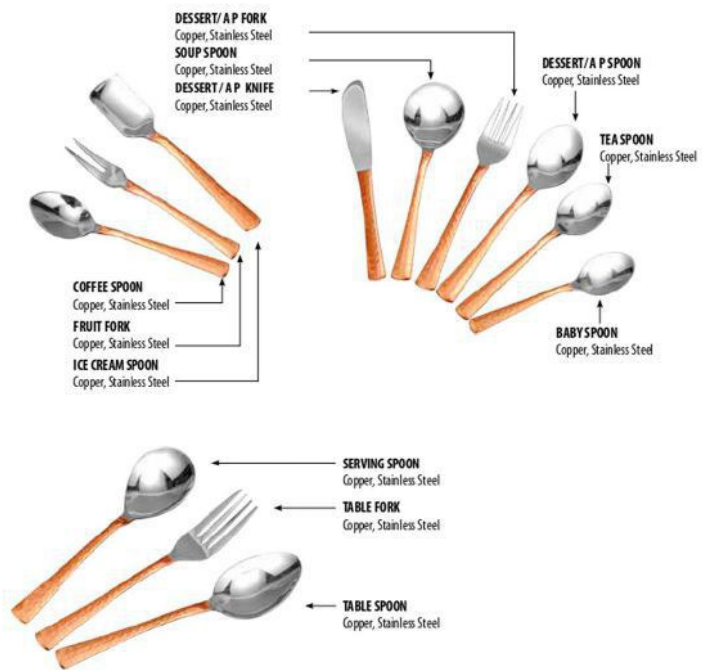

CUTLERY

DESSERT / A P SPOON
Copper, Stainless Steel

TEA SPOON
Copper, Stainless Steel

BABY SPOON
Copper, Stainless Steel

SERVING SPOON
Copper, Stainless Steel

TABLE FORK
Copper, Stainless Steel

TABLE SPOON
Copper, Stainless Steel

BAMBOO SERIES

Item Name	Item Code	Weight	Dimension (cm)
CHAFING DISH LADLE SPOON	T-214-B1	220gm	36.0x8.5x3.0
CHAFING DISH SERVING SPOON	T-215-B1	200gm	36.0x7.0x3.0
RICE SPOON	T-216-B1	120gm	27.0x8.0x3.0
SLOTTED SPOON	T-217-B1	120gm	26.0x7.0x3.0
SERVING SPOON - XL	T-218-B1	120gm	26.0x7.0x3.0
SPADE SPOON	T-219-B1	120gm	26.0x7.0x3.0
TABLE SPOON - XL	T-220-B1	120gm	26.0x7.0x3.0
GOLCHI	T-221-B1	120gm	27.0x7.0x3.0
CHAFING DISH PAN DISH	T-222-B1	200gm	37.0x6.5x3.0
BABY FORK	T-223-B1	30gm	16.0x3.5x2.0
TABLE KNIFE	T-224-B1	85gm	22.0x2.5x0.5

HAMMER SERIES

Item Name	Item Code	Weight	Dimension (cm)
COFFEE SPOON	T-201-H1	20gm	12.0x2.5x2.0
FRUIT FORK	T-202-H1	15gm	12.0x2.0x2.0
ICE CREAM SPOON	T-203-H1	30gm	13.0x2.5x2.0
TEA SPOON	T-204-H1	30gm	14.0x3.0x2.0
BABY SPOON	T-205-H1	35gm	16.0x3.5x2.0
DESSERT / A P SPOON	T-206-H1	50gm	18.0x4.0x2.0
DESSERT / A P FORK	T-207-H1	40gm	18.0x3.0x2.0
SOUP SPOON	T-208-H1	50gm	18.0x5.0x2.0
DESSERT / A P KNIFE	T-209-H1	65gm	19.0x2.5x0.5
TABLE SPOON	T-210-H1	70gm	20.0x5.0x2.0
TABLE FORK	T-211-H1	50gm	21.0x3.0x2.0
SERVING SPOON	T-212-H1	70gm	21.0x5.5x2.0