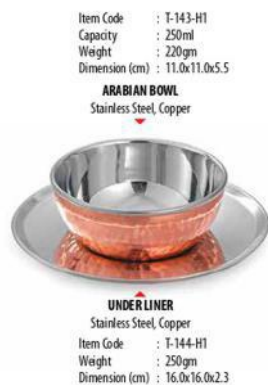

TABLE ESSENTIALS

TABLE ACCESSORIES

Item Name	Item Code	Weight	Dimension (cm)
STRAW HOLDER	T-134-P1	170gm	4.0x4.0x9.5
CANDLE STAND	T-135-P1	280gm	5.0x5.0x18.0
TOOTH PICK HOLDER	T-136-P1	115gm	4.0x4.0x7.0
BUD VASE	T-137-P1	180gm	4.0x4.0x15.0
SALT N PEPPER	T-138-P1	290gm	8.0x8.0x7.5

TABLE ESSENTIALS

Item Name	Item Code	Capacity	Weight	Dimension (cm)
HALWA PLATE	T-146-H1	100ml	160gm	12.0x12.0x2.0
SOVEREIGN RICE BOWL - Cu/SS	T-718-H1	250ml	240gm	12.0x12.0x3.5
SOVEREIGN RICE BOWL - Br/SS	T-719-H1	250ml	240gm	12.0x12.0x3.5