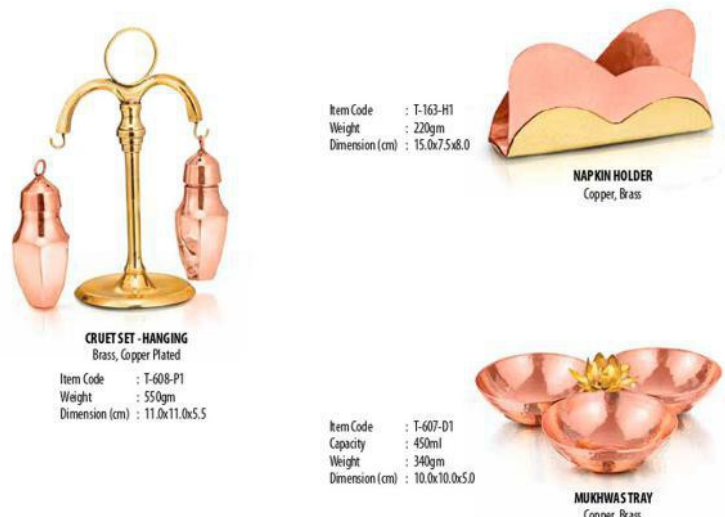

TABLE ACCESSORIES

TABLE ACCESSORIES

SUGAR POT

TEA POT

MILK POT

TEA SET (3 PCS SET)
Copper, Stainless Steel, Brass

Item	Capacity	Weight	Dimension (cm)
SUGAR POT X 1	150ml	250gm	14.0x14.0x9.0
TEA POT X 1	550ml	600gm	21.0x21.0x13.0
MILK POT X 1	150ml	250gm	12.0x12.0x8.5

T-174-H1

KETTLE - SMALL
Copper, Brass, Tin-Coated

Item Code : T-604-H1
Capacity : 250ml
Weight : 270gm
Dimension (cm) : 10.0x10.0x7.0

KETTLE - WOOD HANDLE
Copper, Brass, Tin-Coated

Item Code : T-605-H1
Capacity : 1400ml
Weight : 850gm
Dimension (cm) : 15.0x15.0x23.0

Item Code	Size	Capacity	Weight	Dimension (cm)
T-605-H1	No. 1	1400ml	850gm	15.0x15.0x23.0
T-605-H2	No. 2	2100ml	1050gm	18.0x18.0x26.0

KETTLE - BRASS HANDLE
Copper, Brass, Tin-Coated

Item Code : T-606-H1
Capacity : 2100ml
Weight : 1250gm
Dimension (cm) : 11.0x11.0x20.0