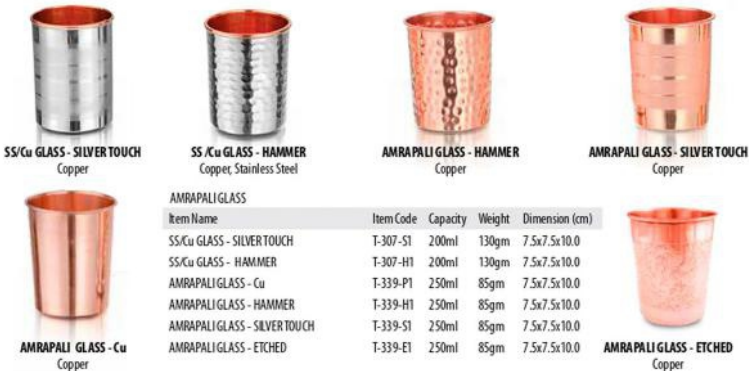

TUMBLER

Item Name	No.	Item Code	Capacity	Weight	Dimension (cm)
DIMPLE GLASS	No. 1	T-311-P1	250ml	85gm	7.0x7.0x9.0
DIMPLE GLASS	No. 2	T-311-P2	300ml	120gm	8.0x8.0x10.0